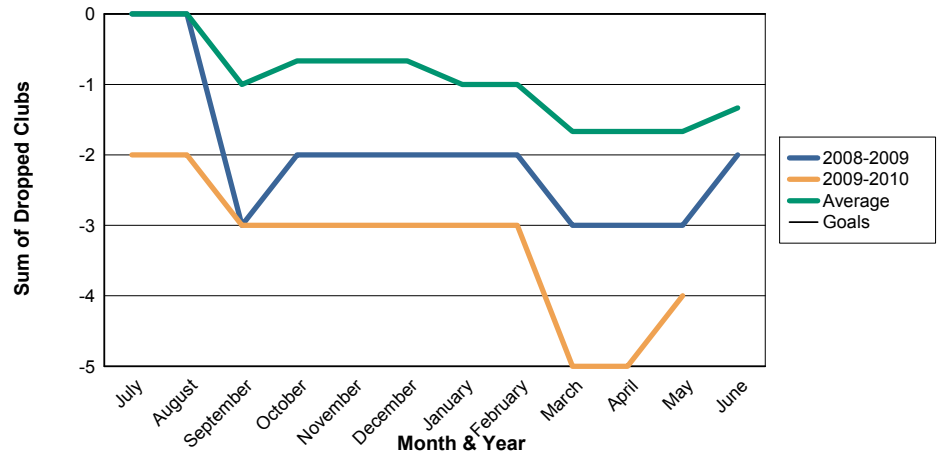

3 Year Comparisons for GMT Constitutional Area 3

By GMT District

As of May 2010

Sum of New Clubs/ Month & Year

For District T 4

Sum of Dropped Clubs/ Month & Year

For District T 4

Sum of Net Clubs/ Month & Year