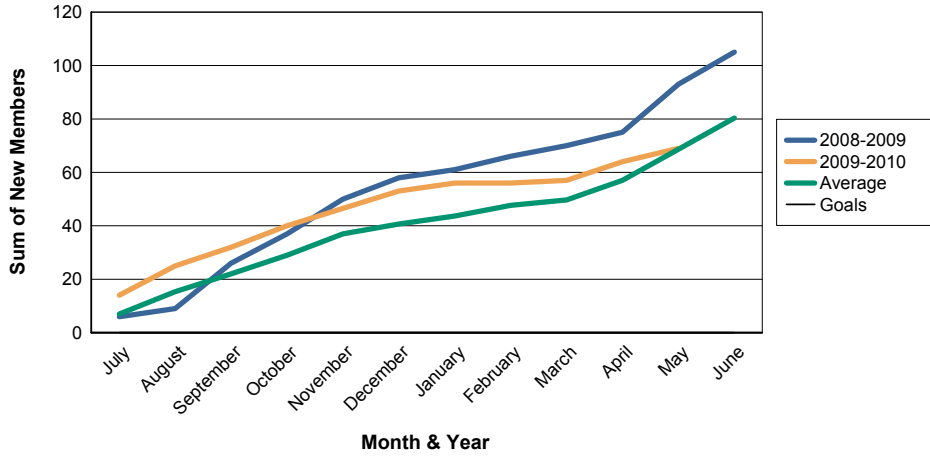

For District T 4

Sum of Charter Members/ Month & Year

For District T 4

3 Year Comparisons for GMT Constitutional Area 3

By GMT District

As of May 2010

Sum of New Members/ Month & Year

For District T 4

Sum of Dropped Members/ Month & Year

For District T 4

Sum of Net Members/ Month & Year

For District T 4