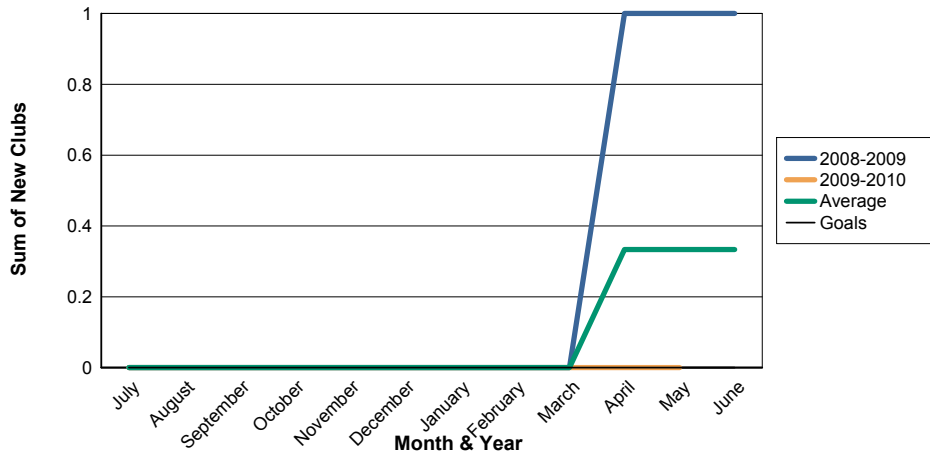

3 Year Comparisons for GMT Constitutional Area 3

By GMT District

As of May 2010

Sum of New Clubs/ Month & Year

For District T 4

Sum of Dropped Clubs/ Month & Year

For District T 4

Sum of Net Clubs/ Month & Year