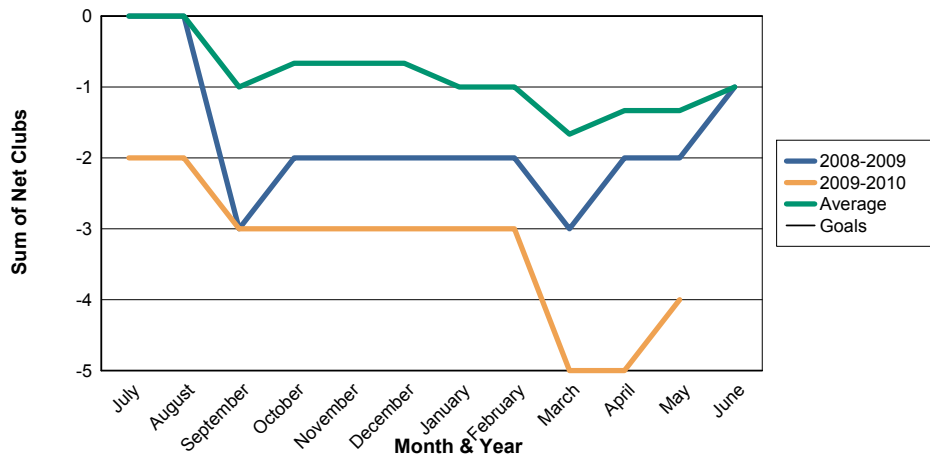

Sum of Net Clubs/ Month & Year

For District T 4