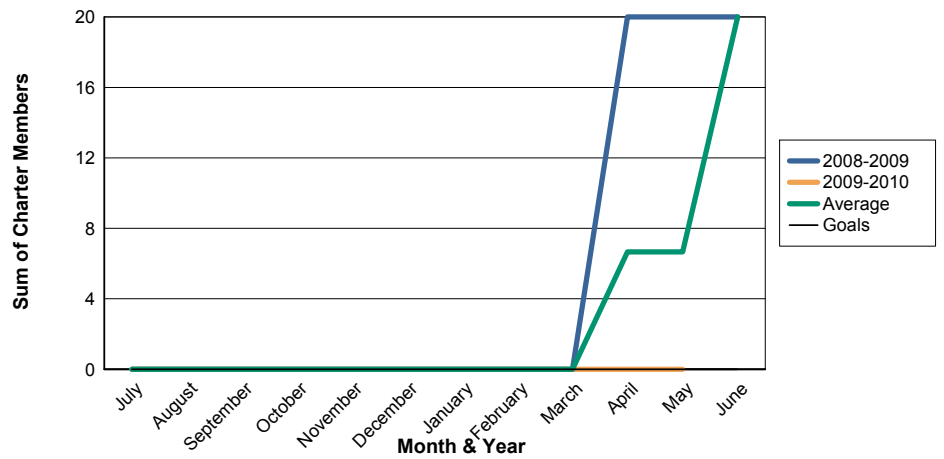

Sum of Charter Members/ Month & Year

For District T 4