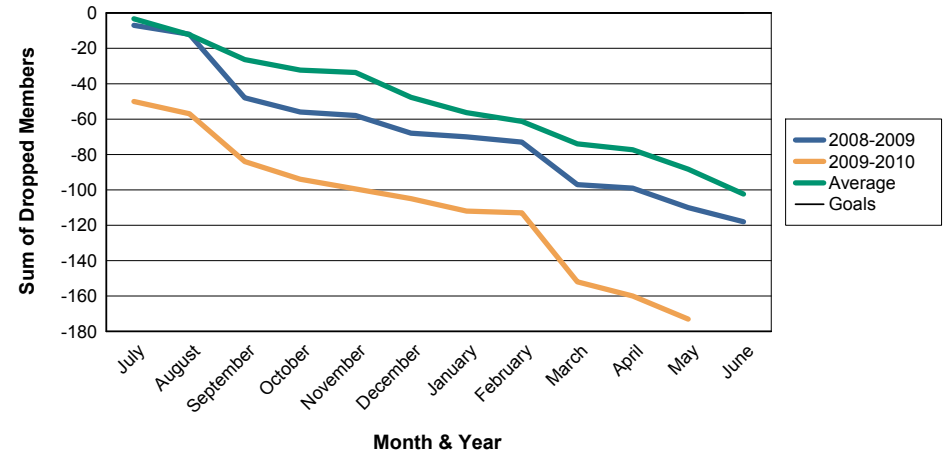

For District T 4

Sum of Charter Members/ Month & Year

For District T 4

3 Year Comparisons for GMT Constitutional Area 3

By GMT District

As of May 2010

Sum of New Members/ Month & Year

For District T 4

Sum of Dropped Members/ Month & Year

For District T 4

Sum of Net Members/ Month & Year

For District T 4